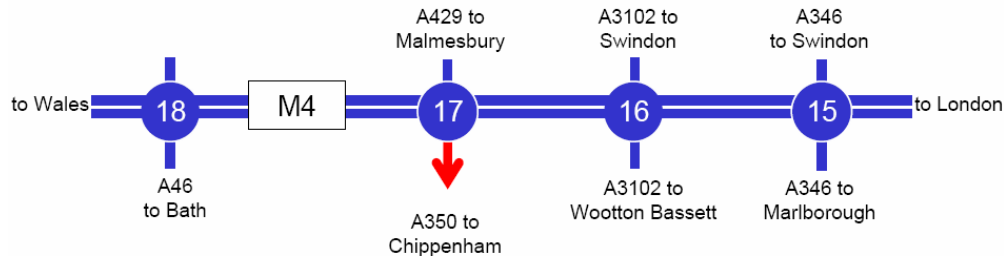

## From the M4 Motorway:

- Exit at J17 and take the A350 to Chippenham, along the dual carriageway
- At the end of the dual carriageway take the second exit at the roundabout
- Go straight over the next two roundabouts
- Take the second exit at the next roundabout into Bumpers Way
- The Avon Automotive factory is the second on the right

## From the M3 and A303:

- Leave the M3 at J8 onto the A303 to Andover
- Leave the A303 at the A36 to Warminster and Bath
- Follow the A350 through Westbury and Melksham
- At the Lackham College roundabout take the first exit (signed M4)
- Go straight over the next two roundabouts
- At the next roundabout take the fourth exit into Bumpers Way
- The Avon Automotive factory is the second on the right

## By Rail:

- Chippenham Railway Station (direct line to London) is approximately three miles from the factory